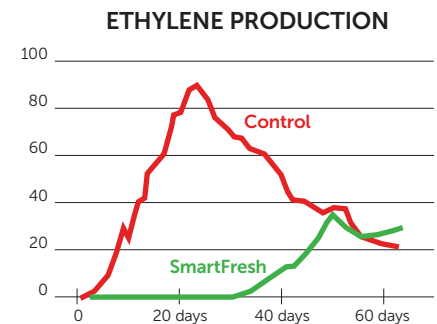

Benefits:

- Maintain quality: firmness, size, color, weight
- Reduced food loss and food waste / packout improvement

How it Works:

- Manages fruit response to ethylene – a plant's natural hormone that accelerates maturation and softening.
- Slows respiration and the ripening process

Easy to Use:

No need for an airtight room – SmartFresh InBox Flex provides powerful quality protection on the go. Just place the sachet in the heavyweight storage bin with the produce and it's ready for internal transit or storage.

SmartFresh™ helps manage ethylene from Day 1

SOURCE: Dr Jim Mattheis - USDA-ARS
Wenatchee - Fan et al., 1999

NEW!

20 YEARS
OF
SmartFresh™

- Protects quality inside heavyweight boxes / bins
- Convenient sachets; flexible and easy to use
- 3.3% concentration (U.S. only)