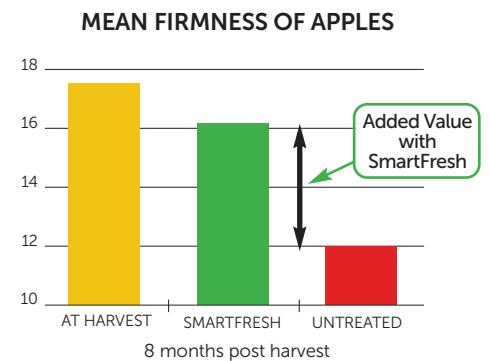

Benefits:

- Maintain quality: firmness, size, color, weight
- Reduced food loss and food waste / packout improvement

How it Works:

- Manages fruit response to ethylene – a plant's natural hormone that accelerates maturation and softening.
- Slows respiration and the ripening process

Easy to Use:

No need for an airtight room – SmartFresh InBox Flex provides powerful quality protection on the go. Just place the sachet in the heavyweight storage bin with the produce and it's ready for internal transit or storage.

SmartFresh™ helps manage ethylene from Day 1

SOURCE: Dr Jim Mattheis - USDA-ARS
Wenatchee - Fan et al., 1999

NEW!

20 YEARS
OF
SmartFresh™

- Protects quality inside heavyweight boxes / bins
- Convenient sachets; flexible and easy to use
- 3.3% concentration (U.S. only)