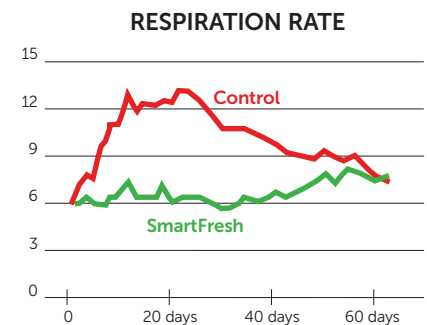

SmartFresh™ helps manage ethylene from Day 1

SOURCE: Dr Jim Mattheis - USDA-ARS
Wenatchee - Fan et al., 1999